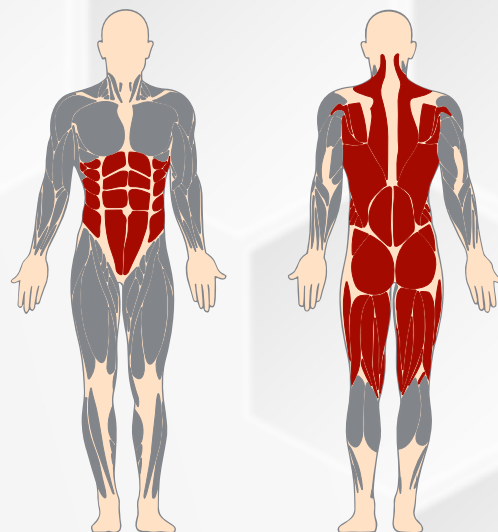

AB/CORE RACK

MUSCLES TRAINED

ABDOMINALS / OBLIQUES / BACK / BUTTOCKS

A **IVE AB/Core Rack** stations develops abdominals, obliques and back muscles.

IVE are recreational stations for outdoor training for every age group and every user level – from teenagers, through adults and seniors, to professionals.

COLORS

ENGINE TURNING
STAINLESS STEEL

BRUSHED FINISH
STAINLESS STEEL

RAL 9010
PURE WHITE

RAL 9005
JET BLACK

RAL 1023
TRAFFIC YELLOW

RAL 2004
PURE ORANGE

RAL 3020
TRAFFIC RED

RAL 4007
PURPLE VIOLET

RAL 5003
SAPPHIRE BLUE

RAL 5012
LIGHT BLUE

RAL 6018
YELLOW GREEN

RAL 7016
ANTHRACITE GREY

**TRAINING SEE
SCAN THE QR CODE**

SPECIFICATION

Length	389 cm
Width	60 cm
Height	100 cm
User height	+140 cm
User age	+ 14 years
Safety area	24,80 m ²
Material	Stainless Steel
Standard	EN 16630:2015-06E
Certificate	CE / EU Declaration of Conformity

A device for AB/Core Rack training which develops abdominals, obliques, back and buttocks muscles.

1. Made entirely of stainless steel.
2. Instruction plates made of 3 mm thick dibond, printed in UV technology, laminated with polyurethane.
3. Dimensions: length 389 cm / width 60 cm / height 100 cm.
4. Accuracy class: A – high accuracy.
5. Class of use: S – for professional or commercial use.