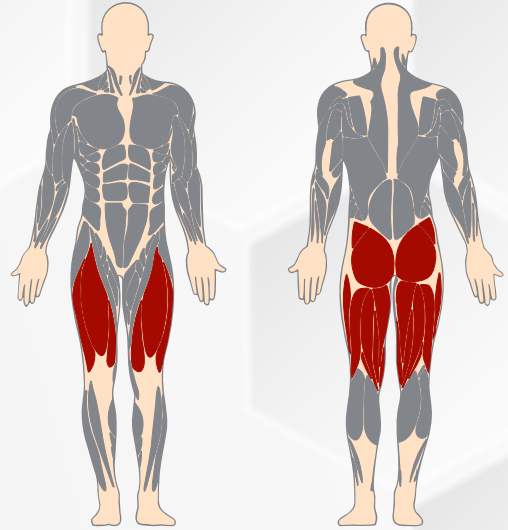

LEG EXTENSION

MUSCLES TRAINED

QUADRICEPS / GLUTES

A **IVE Leg Extension** device develops quadriceps and glutes muscles.

IVE are recreational devices for outdoor training for every age group and every user level – from teenagers, through adults and seniors, to professionals.

IVE devices have an innovative solution of load regulation, thanks to which adjusting the weight to your training capabilities is extremely simple, fast, and safe.

COLORS

ENGINE TURNING
STAINLESS STEEL

BRUSHED FINISH
STAINLESS STEEL

RAL 6018
YELLOW GREEN

RAL 7016
ANTHRACITE GREY

**TRAINING SEE
SCAN THE QR CODE**

SPECIFICATION

Length	122 cm
Width	102 cm
Height	174 cm
User height	+140 cm
User age	+ 14 years
Safety area	16,96 m ²
Material	Stainless Steel
Standard	EN 16630:2015-06E
Certificate	CE / EU Declaration of Conformity
Weight adjustment	10 kg - 150 kg (x 10 kg)

**A device for legs training which develops
quads, glutes, hips and calves muscles.**

- Made entirely of stainless steel.
- Load adjustment by moving the discs along pipes arranged perpendicularly and centrally in the axis of the exercising person.
- Adjustable load from 5 kg to 150 kg with a difference of 10 kg.
- Discs are protected against theft by the use of anti-theft screws, which require special tools to be removed.
- The movement of the device is based on the mechanism of four stainless steel bearings.
- The device has a reinforced kevlar belt.
- Instruction plates made of 3 mm thick dibond, printed in UV technology, laminated with polyurethane.
- Backrest and seat made of waterproof polyethylene with an additional UV absorbing screen.
- Handles enabling the device to be gripped.
- Dimensions: length 122 cm / width 102 cm / height 174 cm.
- Designed for one person – up to a maximum of 180 kg.
- Accuracy class: A – high accuracy.
- Class of use: S – for professional or commercial use.